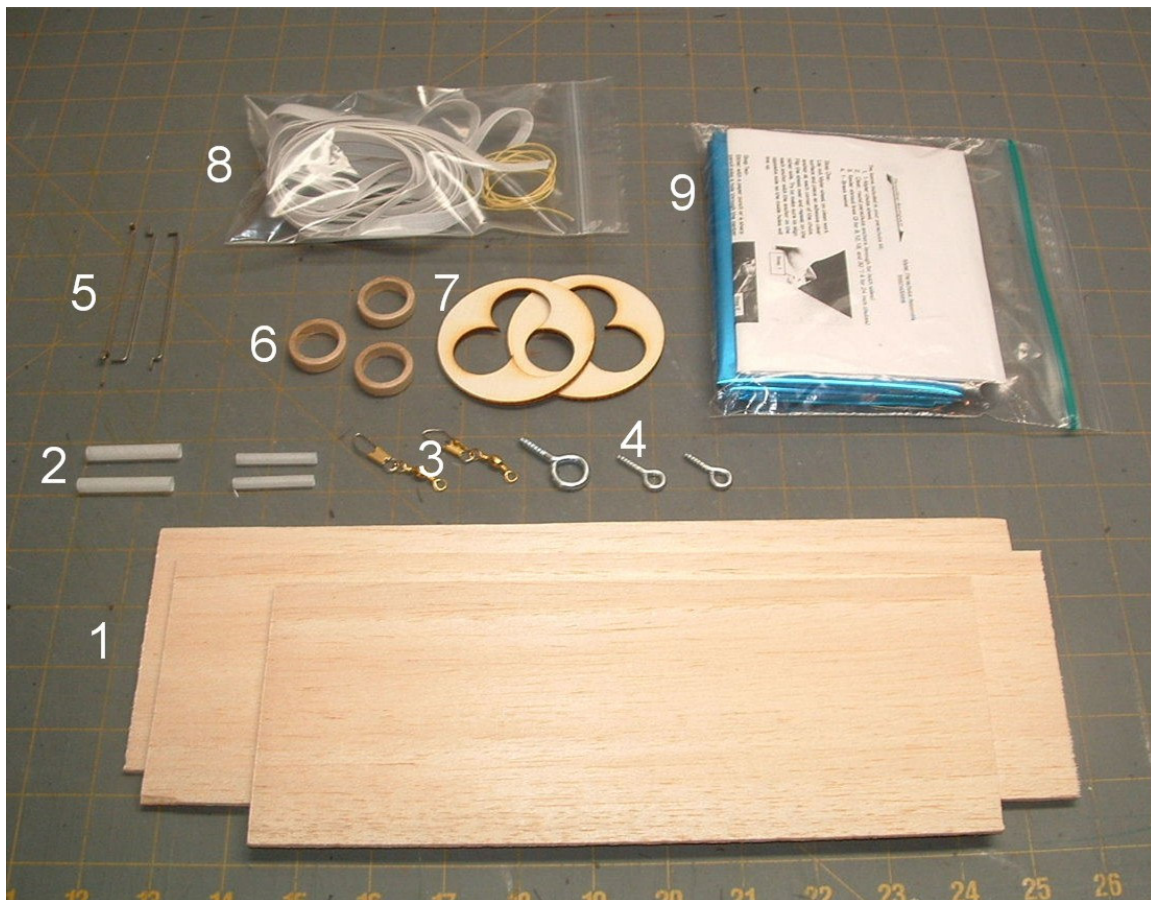

Smoke and Fire!!

Parts Inventory (Sheet 1 of 2)

- 1- Fin Stock 1/8 Balsa (Small sheet for upper fins)
- 2- Launch Lugs (4) 2- 1/8 & 2-3/16
- 3- Swivels (2)
- 4- Eyelets (3) 2-small 1-large
- 5- Engine hooks (3)
- 6- Engine Blocks (3)
- 7- Cluster Rings (2)
- 8- Shock/Kevlar Cords (4) 1 Kevlar 1-1/4 Elastic 2-3/8 Elastic
- 9- Parachute Kit (Includes 2-18" chute kits with instructions)

Continue to next sheet to finish inventory>>>

Smoke and Fire!!

Parts Inventory (Sheet 2 of 2)

- 10- Transition (1)
- 11- Nose Cone (1)
- 12- Engine Tubes (3)
- 13- Nose Weight BB's (Pre measured at .80 oz.)
- 14- Payload Tube (1)
- 15- Main Body Tube (1)